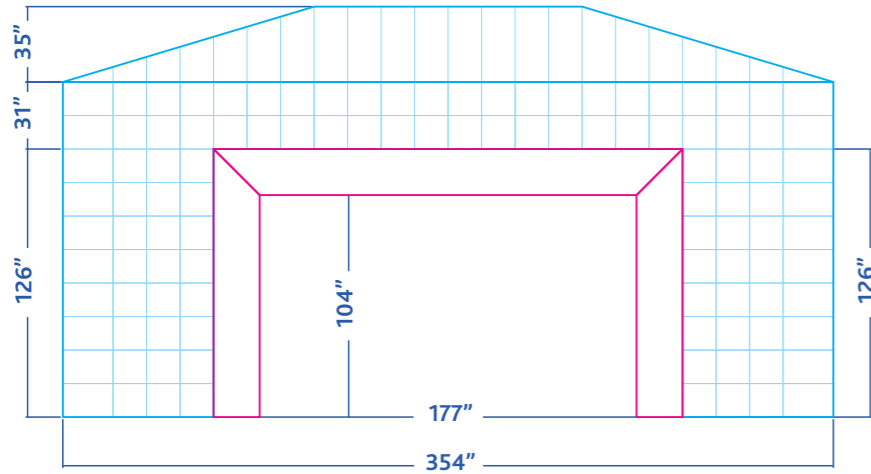

# 30ft x 20ft Inflatable Cube Tent

Print area 

Entrance / Window 

Keep all important graphics inside the safe visible areas

All text & strokes must be outlined

Any pixel-based artwork must be a minimum of 100dpi

Front

Sides

Top