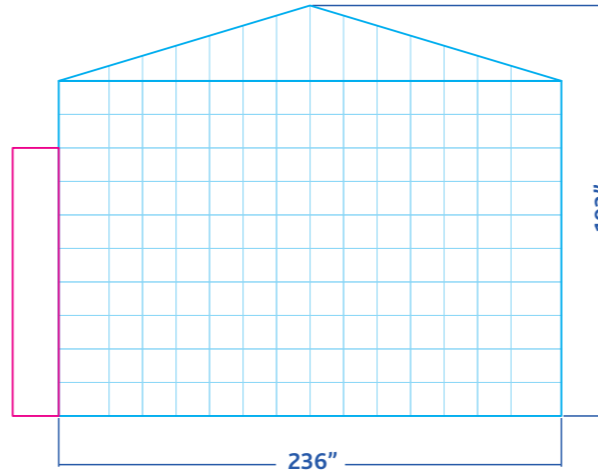

# 30ft x 20ft Inflatable Cube Tent

Print area 

Entrance / Window 

Keep all important graphics inside the safe visible areas

All text & strokes must be outlined

Any pixel-based artwork must be a minimum of 100dpi

Front

Sides

Top